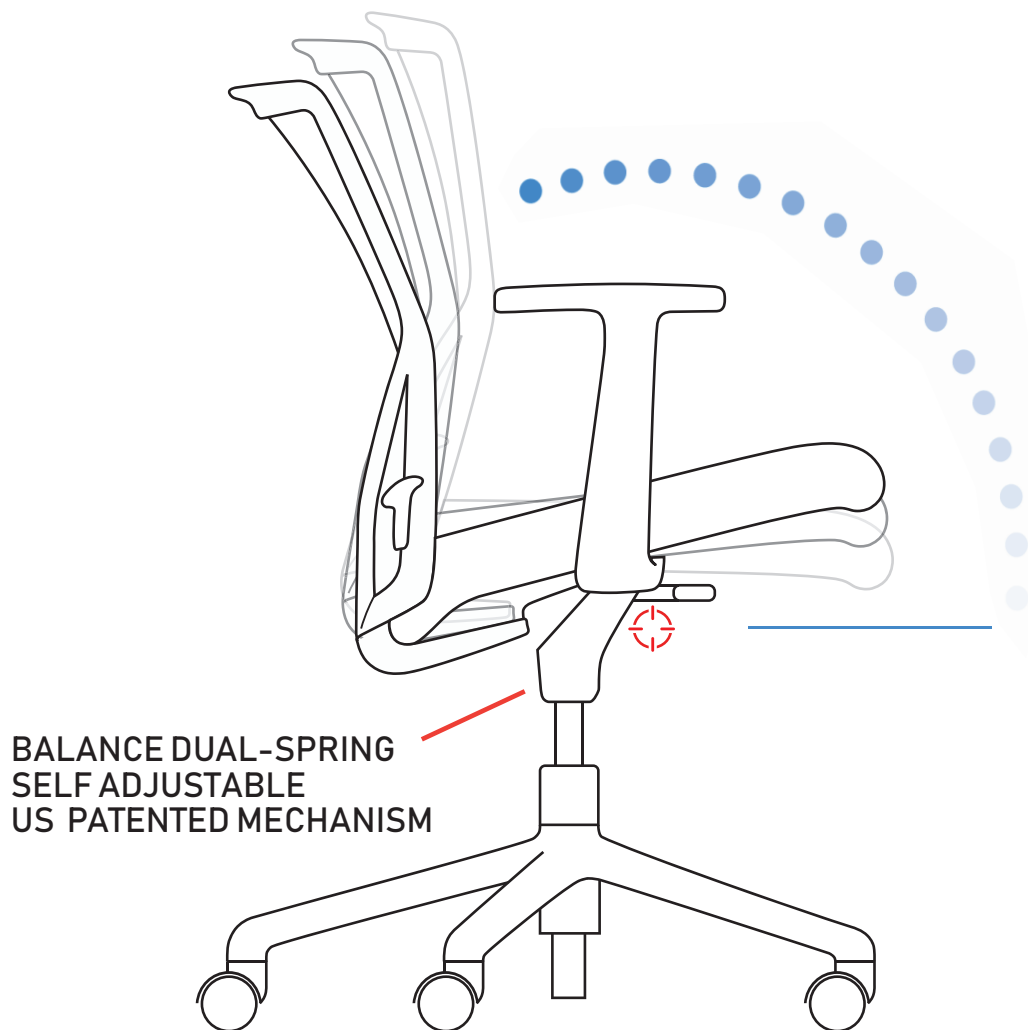

Entro Seat low pressure points

ERGONOMICS OF BACK SUPPORT

ENTRO balance tilt mechanism represents the most advanced engineering, with special pivot points providing intuitive reclining motion, activated by changing the center point of gravity that responds to user's motion.

Variable mesh tension technology creates a maximum comfort curve for your back support and stabilization of Central Spinal Column

HEIGHT LEVER LOCK HEX SCREW

By tightening hex screw you will lock height lever "A" from chair height adjustment. To unlock, return the hex screw head to a level with the screw hole top surface.

BALANCED TILT MECHANISM MOTION

From task work to Zoom Meeting in a flash

Office work consists of postures that are changing as a part of our workday activities.

ENTRO Balance Tilt Mechanism pivot points provide intuitive recline motion activated by changes in the center point of gravity responding to user's Task Work and Reclined position Zoom Meeting.

Balance Dual-Spring Self Adjustable recline mechanism will provide the most comfortable support for a variety of tasks and for long Zoom meetings.