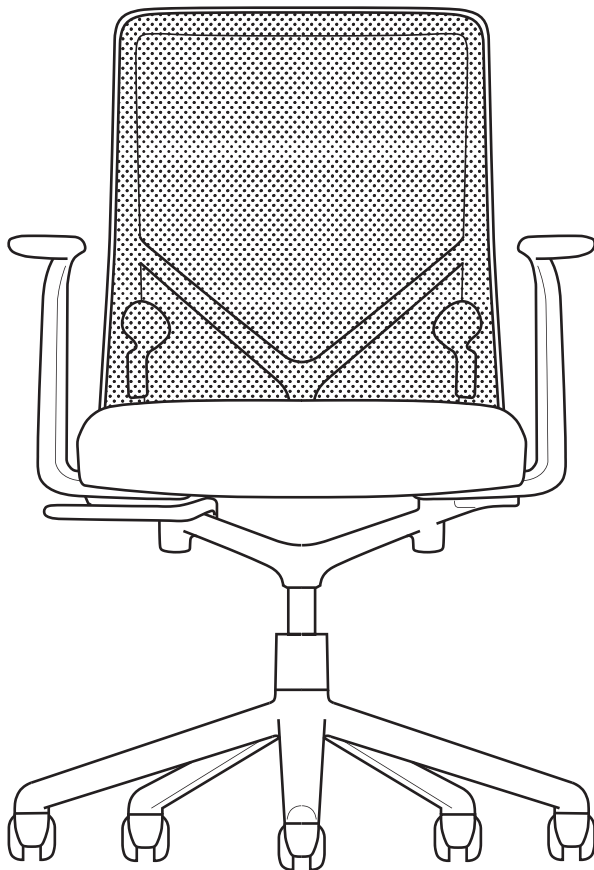

SFI | *hybrid
office
solutions*

Ergonomic Furniture

INTRODUCING ENTRO

User Manual

COMFORT AND BALANCED ACTIVE MOVEMENT

Advanced ergonomics and technology applied to Seat construction for great comfort.

Variable strength Flexors support specially shaped seat and foam density. Flexors automatically configure to your lower body shape and continuously respond to the body movement as you perform your work. Pelvic Flexors and Front Seat Flexors reduce pressure points and distribute weight evenly. That provides healthy blood circulation and maximum oxygenation for reduction of stress and fatigue so you can have better concentration, creativity, and productivity.

When your pelvis tilts into its optimal position your spinal column will take proper alignment

Pelvic Flexors and Front Seat Flexors distribute weight evenly and reduce pressure points

Wrong seat construction

Entro Seat low pressure points

ERGONOMICS OF BACK SUPPORT

ENTRO balance tilt mechanism represents the most advanced engineering, with special pivot points providing intuitive reclining motion, activated by changing the center point of gravity that responds to user's motion.

Variable mesh tension technology creates a maximum comfort curve for your back support and stabilization of Central Spinal Column

HEIGHT LEVER LOCK HEX SCREW

By tightening hex screw you will lock height lever "A" from chair height adjustment. To unlock, return the hex screw head to a level with the screw hole top surface.