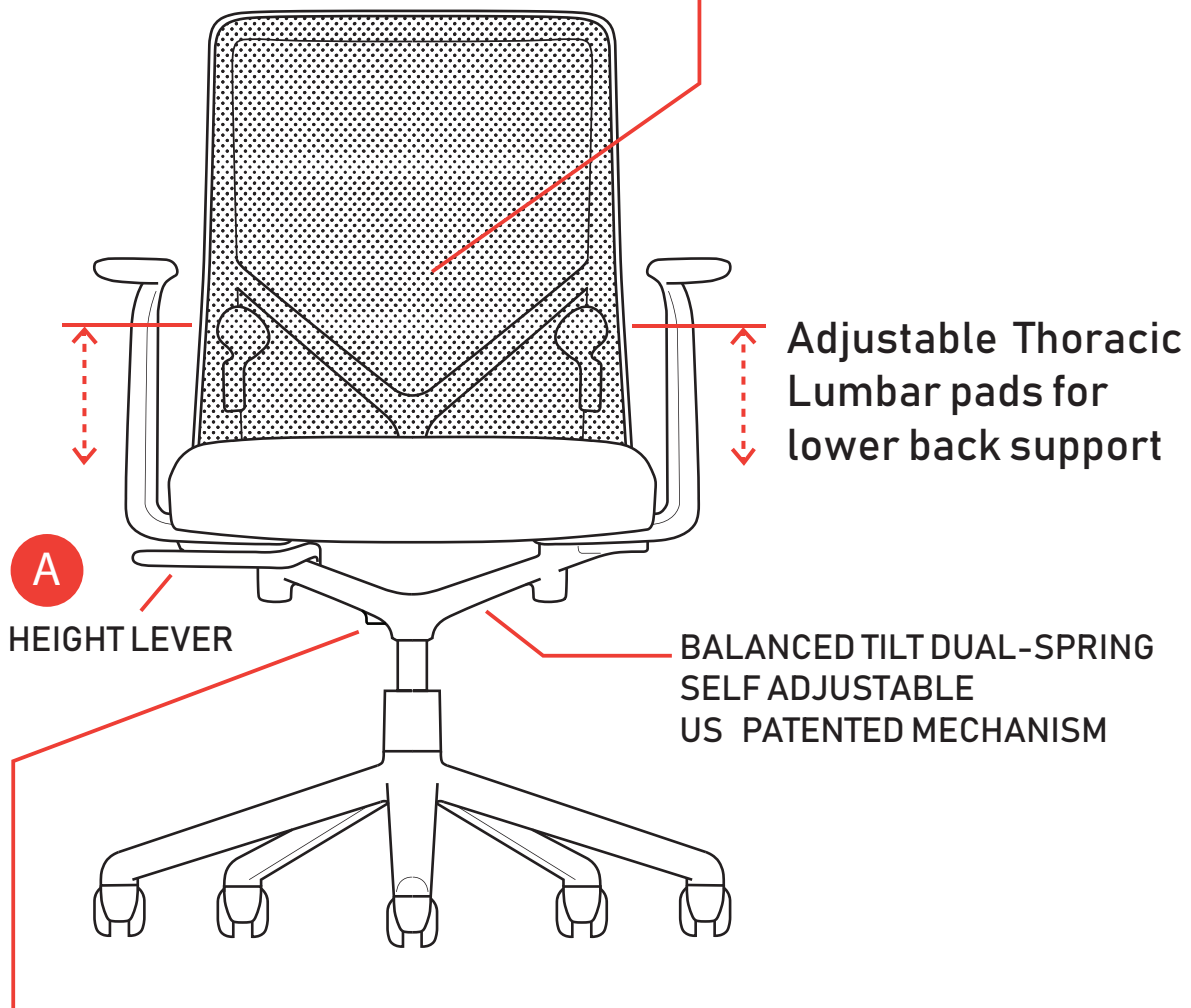

SFI | *hybrid
office
solutions*

Ergonomic Furniture

INTRODUCING ENTRO

User Manual

COMFORT AND BALANCED ACTIVE MOVEMENT

Advanced ergonomics and technology applied to Seat construction for great comfort.

Variable strength Flexors support specially shaped seat and foam density. Flexors automatically configure to your lower body shape and continuously respond to the body movement as you perform your work. Pelvic Flexors and Front Seat Flexors reduce pressure points and distribute weight evenly. That provides healthy blood circulation and maximum oxygenation for reduction of stress and fatigue so you can have better concentration, creativity, and productivity.

When your pelvis tilts into its optimal position your spinal column will take proper alignment

Pelvic Flexors and Front Seat Flexors distribute weight evenly and reduce pressure points

Wrong seat construction

Entro Seat low pressure points

ERGONOMICS OF BACK SUPPORT

ENTRO balance tilt mechanism represents the most advanced engineering, with special pivot points providing intuitive reclining motion, activated by changing the center point of gravity that responds to user's motion.

Variable mesh tension technology creates a maximum comfort curve for your back support and stabilization of Central Spinal Column

HEIGHT LEVER LOCK HEX SCREW

By tightening hex screw you will lock height lever "A" from chair height adjustment. To unlock, return the hex screw head to a level with the screw hole top surface.