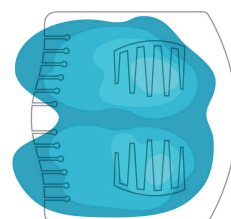

SFI | *hybrid
office
solutions*

Ergonomic Furniture

INTRODUCING ENTRO

User Manual

COMFORT AND BALANCED ACTIVE MOVEMENT

Advanced ergonomics and technology applied to Seat construction for great comfort.

Variable strength Flexors support specially shaped seat and foam density. Flexors automatically configure to your lower body shape and continuously respond to the body movement as you perform your work. Pelvic Flexors and Front Seat Flexors reduce pressure points and distribute weight evenly. That provides healthy blood circulation and maximum oxygenation for reduction of stress and fatigue so you can have better concentration, creativity, and productivity.

When your pelvis tilts into its optimal position your spinal column will take proper alignment

Pelvic Flexors and Front Seat Flexors distribute weight evenly and reduce pressure points

Wrong seat construction

Entro Seat low pressure points

ERGONOMICS OF BACK SUPPORT

ENTRO balance tilt mechanism represents the most advanced engineering, with special pivot points providing intuitive reclining motion, activated by changing the center point of gravity that responds to user's motion.

Variable mesh tension technology creates a maximum comfort curve for your back support and stabilization of Central Spinal Column

HEIGHT LEVER LOCK HEX SCREW

By tightening hex screw you will lock height lever "A" from chair height adjustment. To unlock, return the hex screw head to a level with the screw hole top surface.